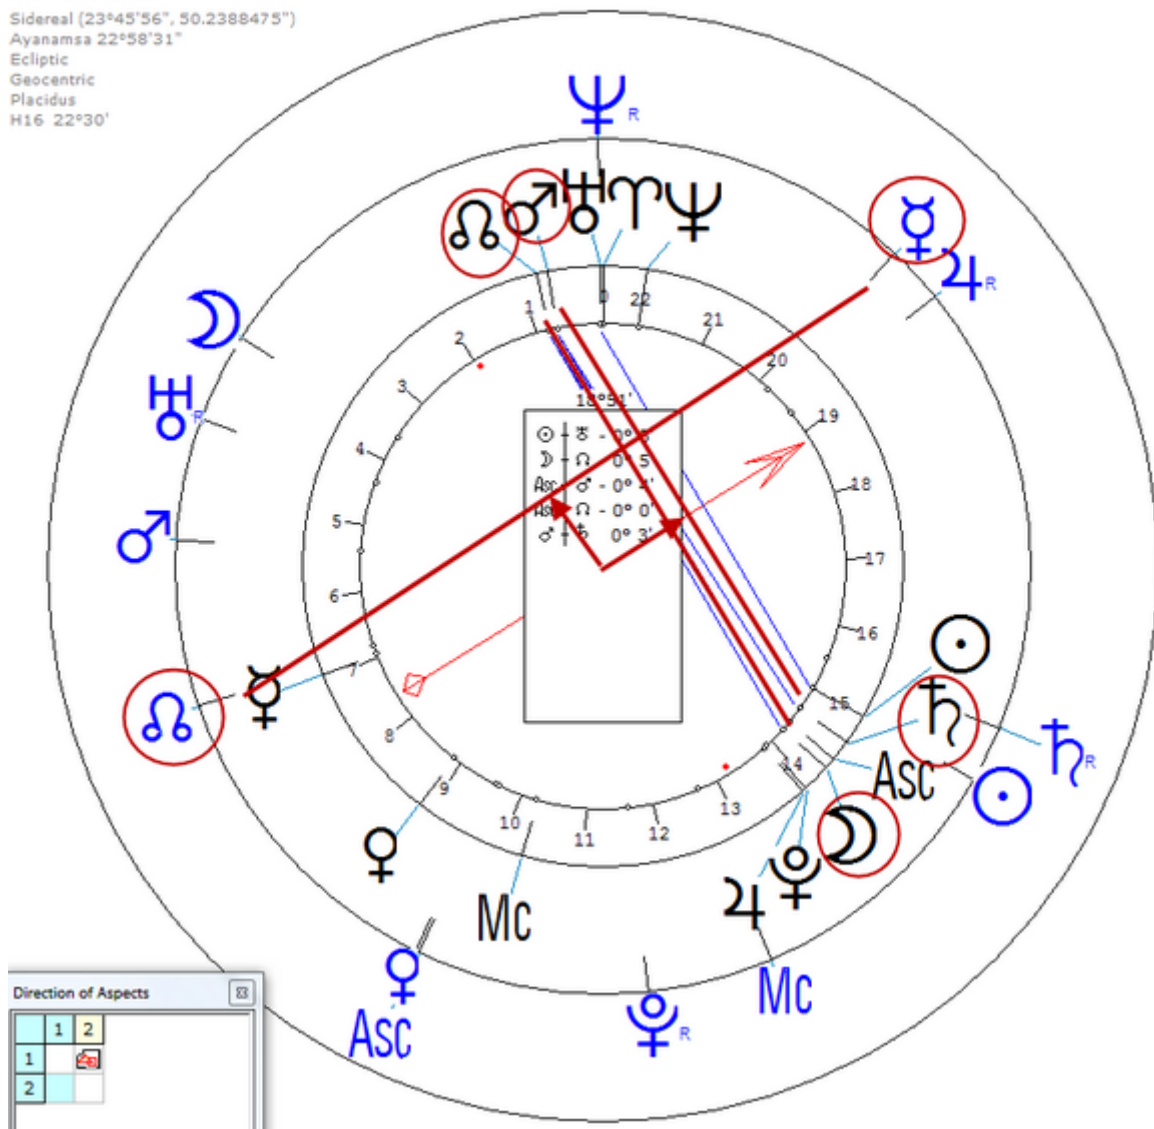

Divoire, Jean-Pierre

1 August 1943 at 04:25 (= 04:25 AM)Rouvray, France, 47n25, 4e06
French serial rapist.

<https://www.astro.com/astro-databank/Divoire,_Jean-Pierre>

He was found hanging with his scarf in his cell on 30 January 1996, 2:40 AM MET, Amiens, France.

Solar Return (Harmonic 16)

Solar ♀/♋ = ☽n/♋n = ♂n/♏n

Solar ☽/♋ = ☽n/♏n ; Solar ♋ = ♀n

Divoire, Jean-Pierre
1 August 1943 Sun 4:25 (GMT+2) 47n25 4e06
Rouvray, France
Sidereal (23°45'56", 50.2388475")
Ayanamsa 22°58'31"
Ecliptic
Geocentric
Placidus
H16 22°30'